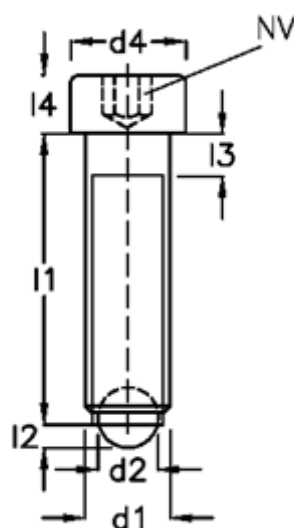

# Data Sheet

Article number: 209276501

Description: E+G Screws with ball  
GN 606-M8-50-AN

## Measures

d1	= M8	$l4 = 8$
d2	= 5.5	
d3	= 4.5	
d4	= 13	
Internal hexagon	= 6.0	
l1	= 50	
l2	= 1.2	
l3	= 3.5	